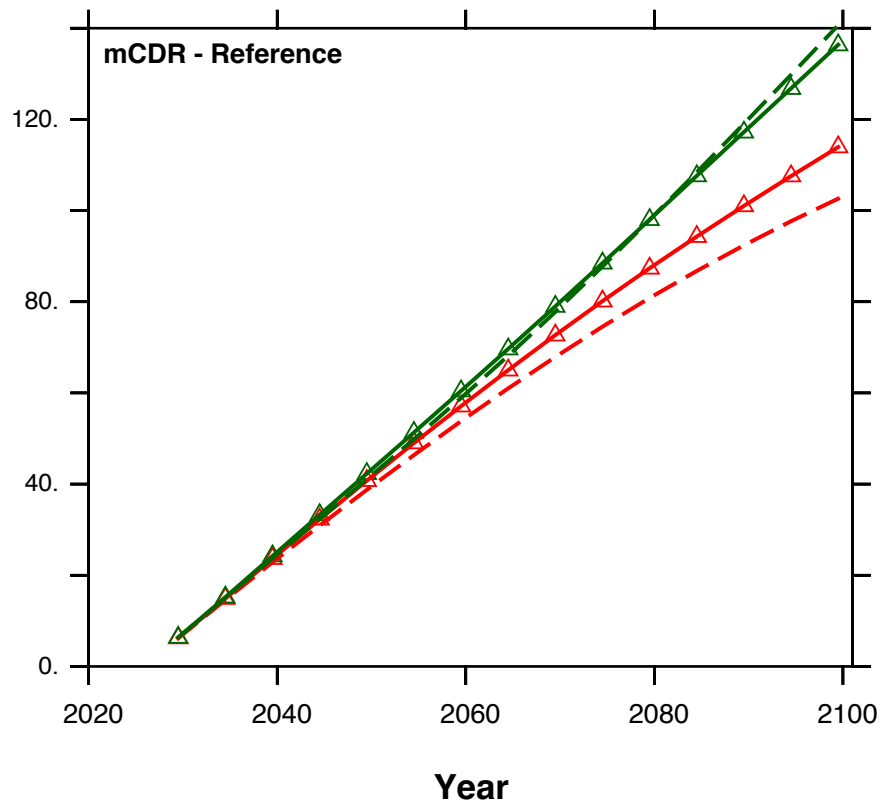

(a)**LEGEND:**

RCP 8.5

△ AD (0.0 Sv)

RCP 4.5

— AD (0.015 Sv)

- - - AD (15 Sv)

(b)