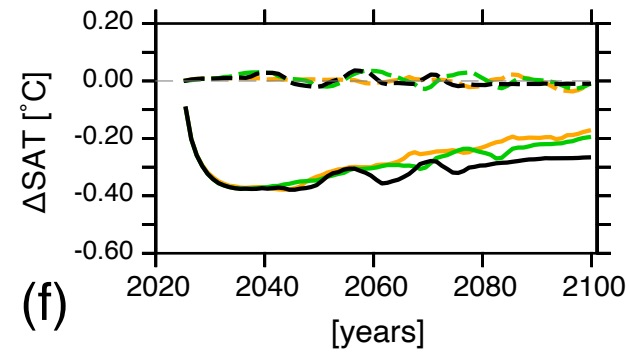

fully coupled

Legend:

RCP 2.6 — all ocean tracer
 RCP 4.5 --- no temperature
 RCP 8.5