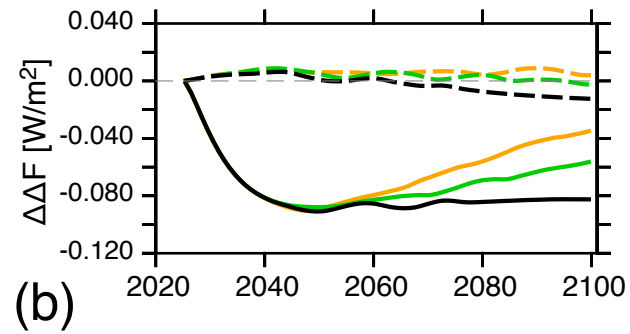

fully coupled

Legend:

RCP 2.6 — all ocean tracer
 RCP 4.5 --- no temperature
 RCP 8.5