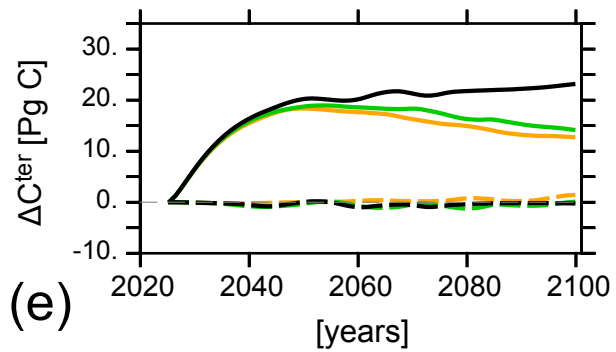

fully coupled

Legend:

RCP 2.6 — all ocean tracer
 RCP 4.5 --- no temperature
 RCP 8.5