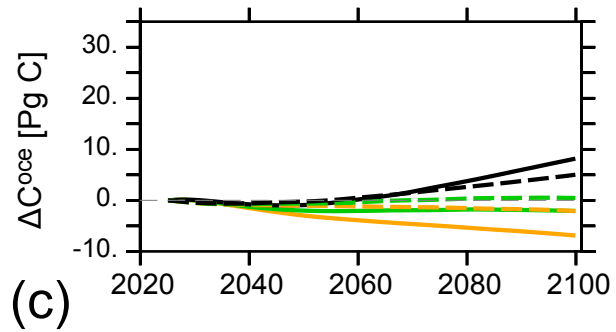

fully coupled

Legend:

RCP 2.6 — all ocean tracer
 RCP 4.5 --- no temperature
 RCP 8.5