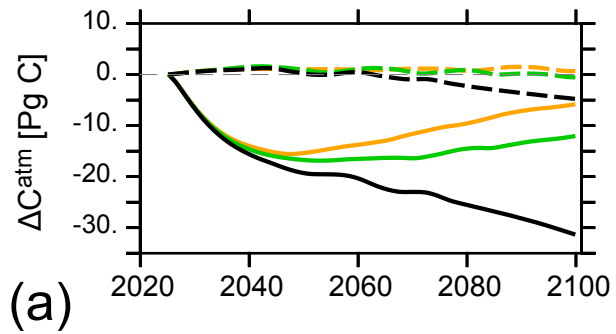

fully coupled

Legend:

RCP 2.6 — all ocean tracer
 RCP 4.5 --- no temperature
 RCP 8.5