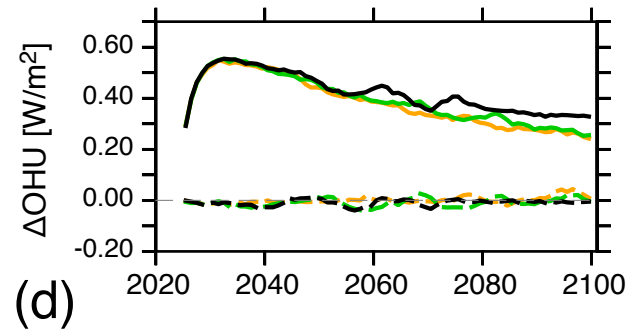

fully coupled

Legend:

RCP 2.6 — all ocean tracer
 RCP 4.5 --- no temperature
 RCP 8.5