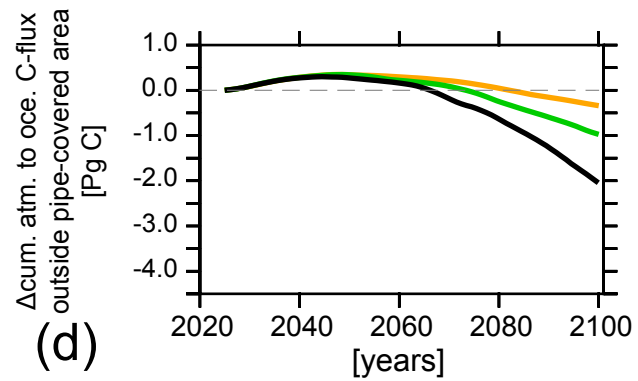

fully coupled

no land

Legend:

RCP 2.6

RCP 4.5

RCP 8.5

— all ocean tracer