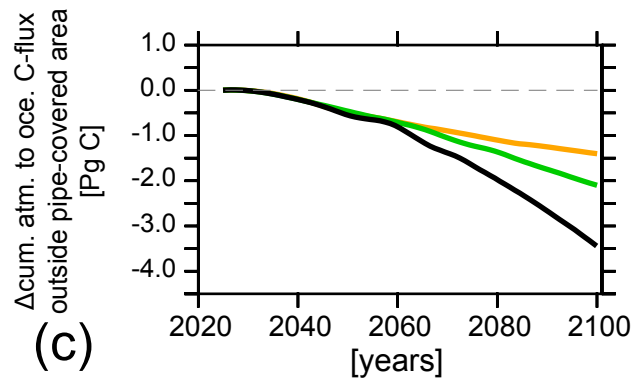

fully coupled

no land

Legend:

RCP 2.6

RCP 4.5

RCP 8.5

— all ocean tracer