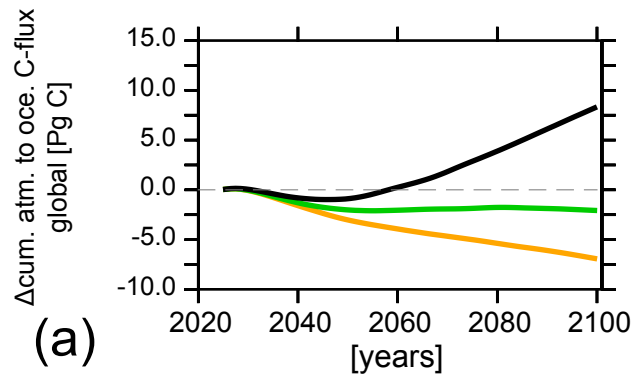

fully coupled

no land

Legend:

RCP 2.6

RCP 4.5

RCP 8.5

— all ocean tracer