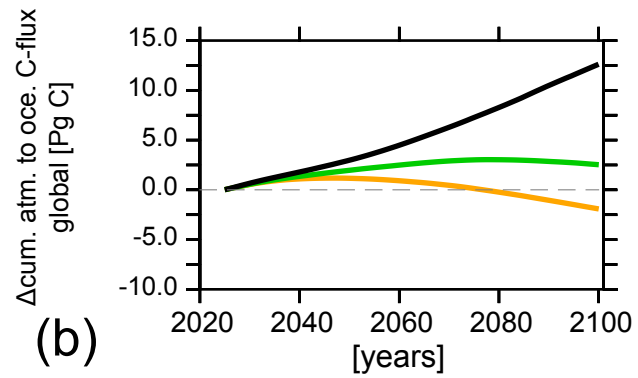

fully coupled

no land

Legend:

RCP 2.6

RCP 4.5

RCP 8.5

— all ocean tracer