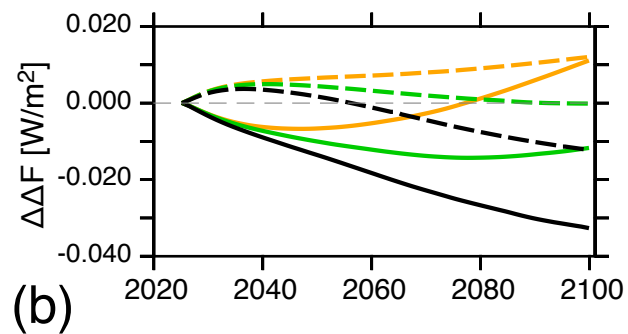

# no-Land

Legend:

RCP 2.6 — all ocean tracer  
RCP 4.5 --- no temperature  
RCP 8.5