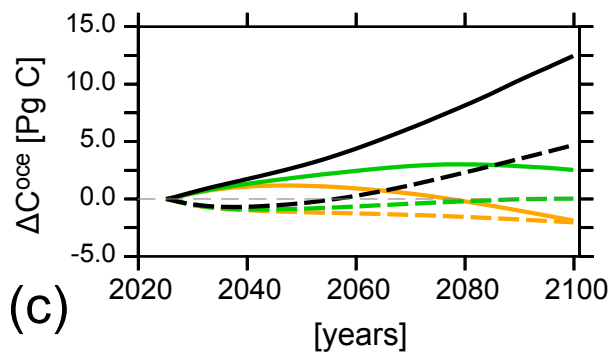

# no-Land

Legend:

RCP 2.6 — all ocean tracer  
RCP 4.5 --- no temperature  
RCP 8.5