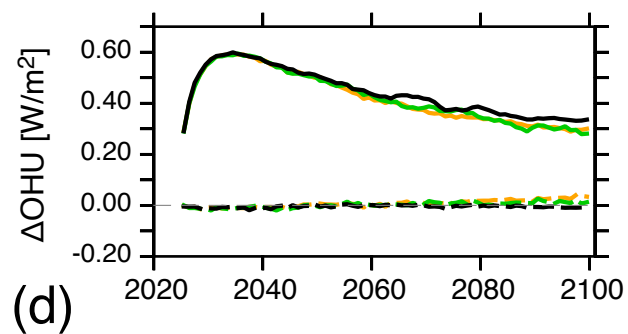

# no-Land

Legend:

RCP 2.6 — all ocean tracer  
RCP 4.5 --- no temperature  
RCP 8.5