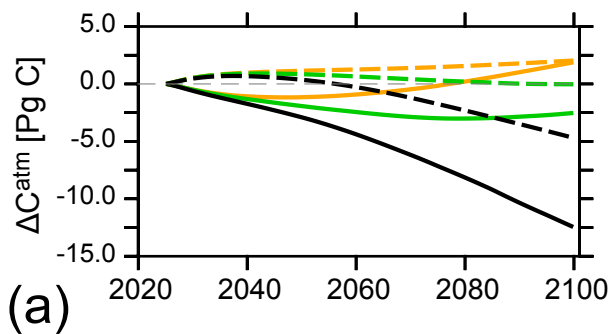

# no-Land

Legend:

RCP 2.6 — all ocean tracer  
RCP 4.5 --- no temperature  
RCP 8.5