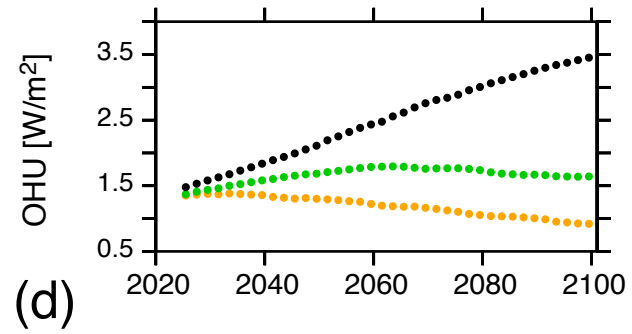

fully coupled

Legend:
RCP 2.6
RCP 4.5
RCP 8.5