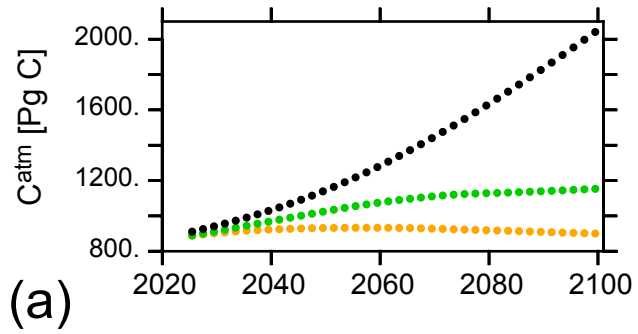

fully coupled

Legend:
RCP 2.6
RCP 4.5
RCP 8.5