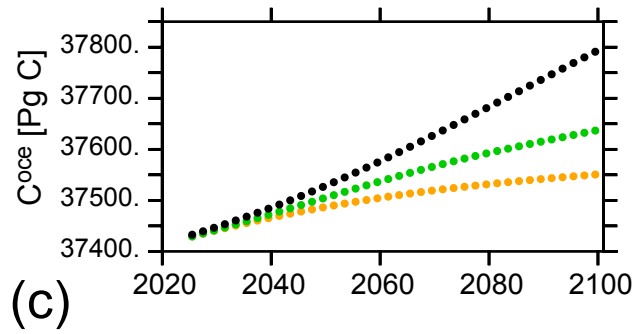

fully coupled

Legend:
RCP 2.6
RCP 4.5
RCP 8.5