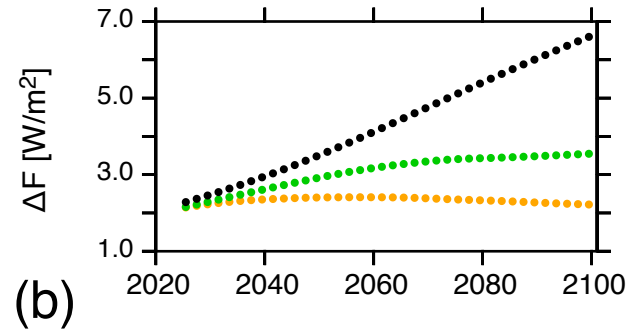

fully coupled

Legend:
RCP 2.6
RCP 4.5
RCP 8.5