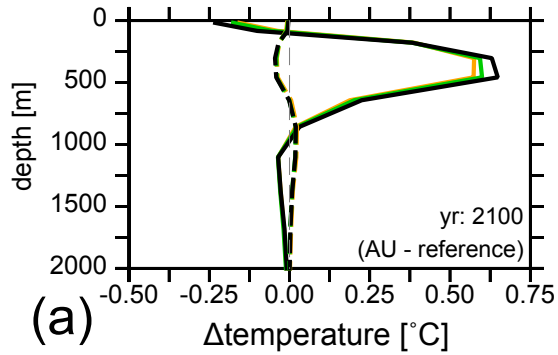

fully coupled

no land

Legend:

- RCP 2.6
- RCP 4.5
- RCP 8.5
- all ocean tracer
- no temperature