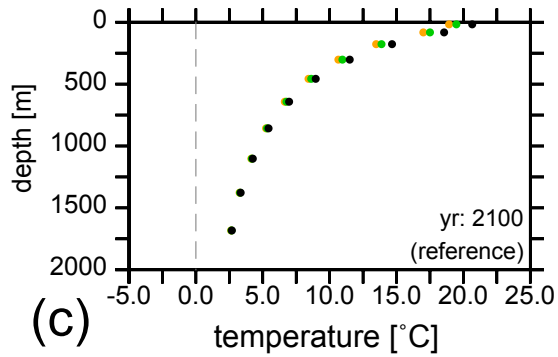

fully coupled

no land

Legend:

- RCP 2.6
- RCP 4.5
- RCP 8.5
- all ocean tracer
- no temperature