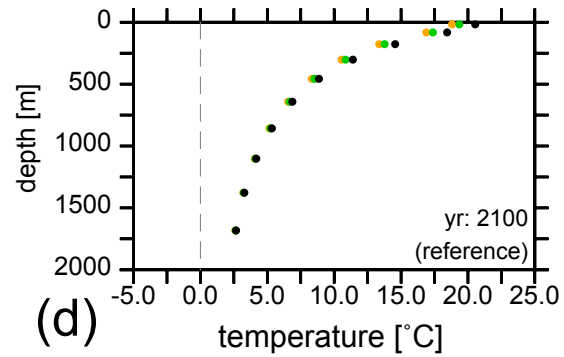

fully coupled

no land

Legend:

- RCP 2.6
- RCP 4.5
- RCP 8.5
- all ocean tracer
- no temperature