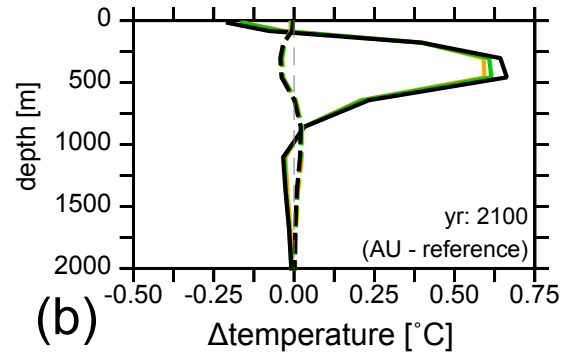

fully coupled

no land

Legend:

- RCP 2.6
- RCP 4.5
- RCP 8.5
- all ocean tracer
- no temperature