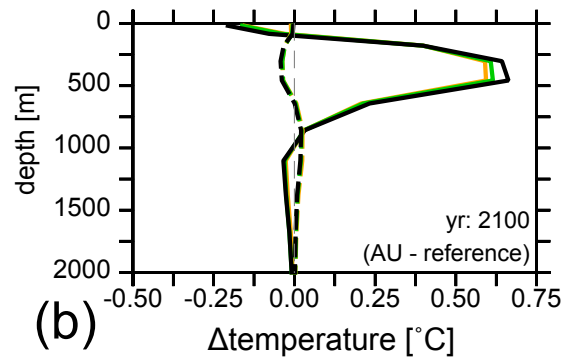

no land

Legend:

RCP 2.6
RCP 4.5
RCP 8.5

— all ocean tracer
--- no temperature