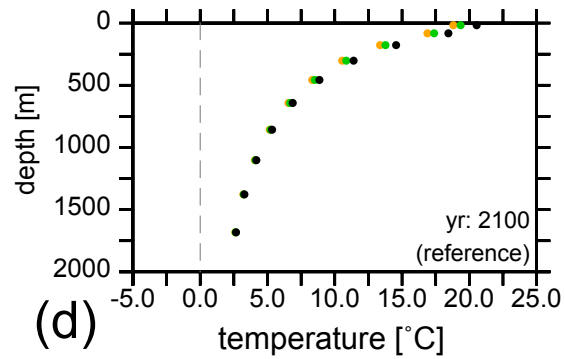

no land

Legend:

RCP 2.6
RCP 4.5
RCP 8.5

— all ocean tracer
--- no temperature