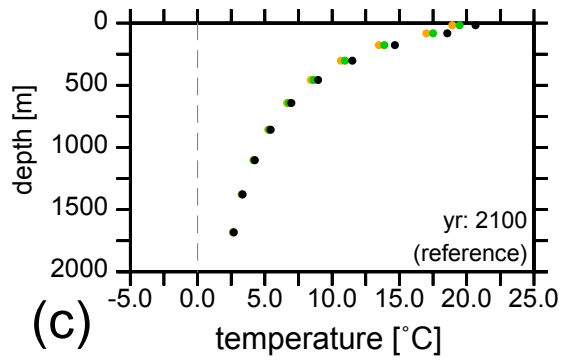

fully coupled

Legend:

- RCP 2.6 — all ocean tracer
- RCP 4.5 --- no temperature
- RCP 8.5