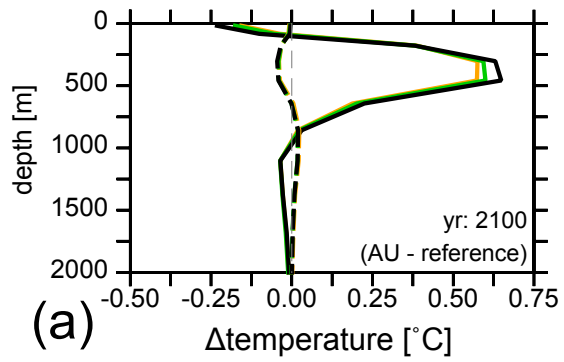

fully coupled

Legend:

- RCP 2.6 — all ocean tracer
- RCP 4.5 --- no temperature
- RCP 8.5