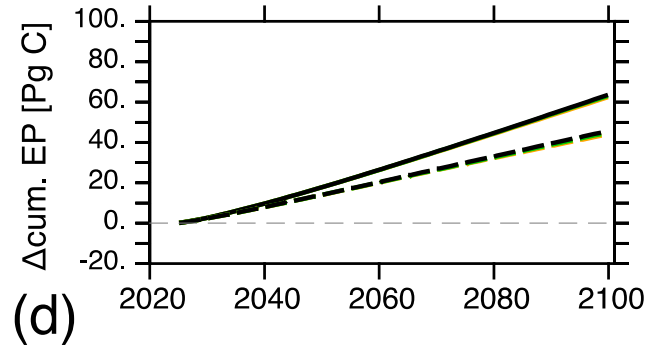

fully coupled

no land

Legend:

RCP 2.6

RCP 4.5

RCP 8.5

— all ocean tracer

--- no temperature