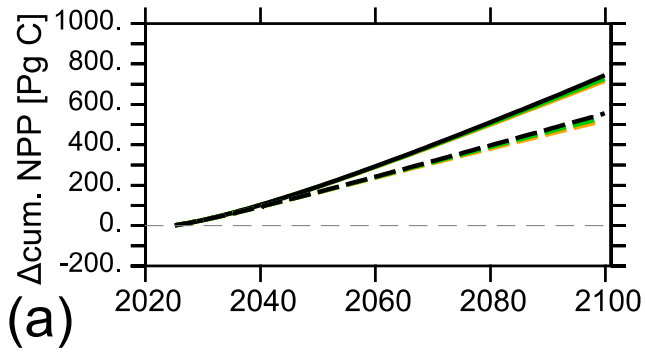

fully coupled

no land

Legend:

RCP 2.6

RCP 4.5

RCP 8.5

— all ocean tracer

--- no temperature