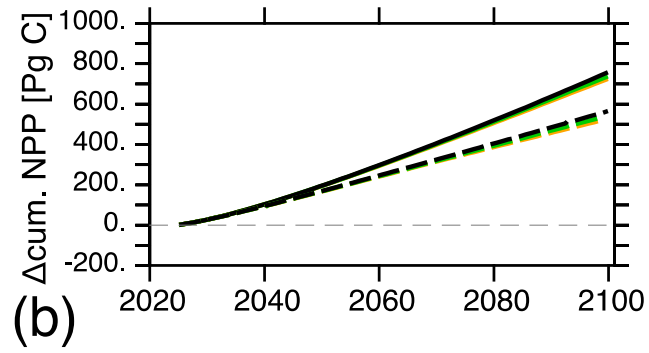

fully coupled

no land

Legend:

RCP 2.6

RCP 4.5

RCP 8.5

— all ocean tracer

--- no temperature