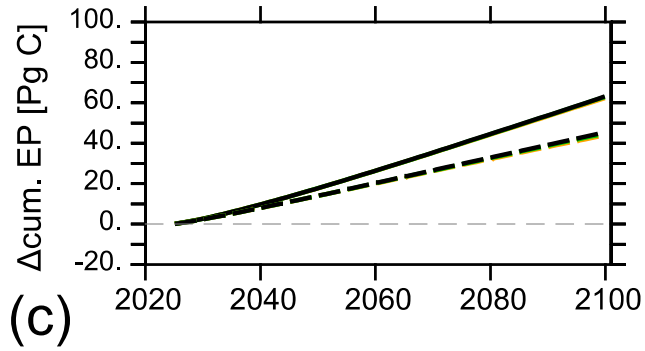

fully coupled

no land

Legend:

RCP 2.6

RCP 4.5

RCP 8.5

— all ocean tracer

--- no temperature