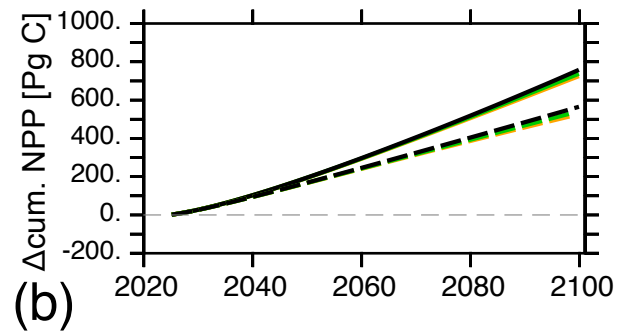

# no land

Legend:

RCP 2.6  
RCP 4.5  
RCP 8.5

— all ocean tracer  
--- no temperature