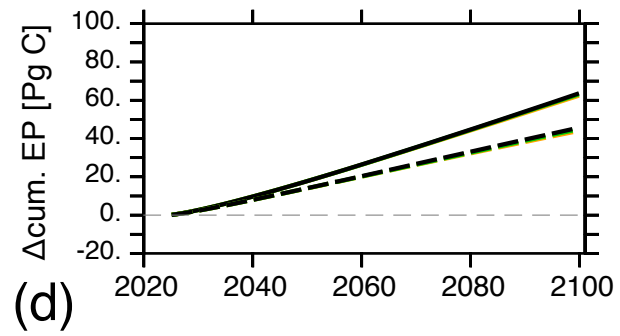

# no land

Legend:

RCP 2.6  
RCP 4.5  
RCP 8.5

— all ocean tracer  
--- no temperature