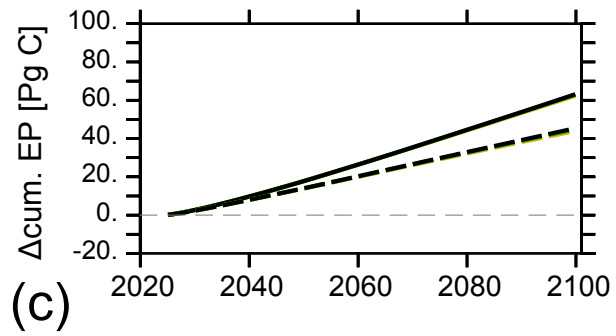

# fully coupled

Legend:

RCP 2.6 — all ocean tracer  
RCP 4.5 --- no temperature  
RCP 8.5