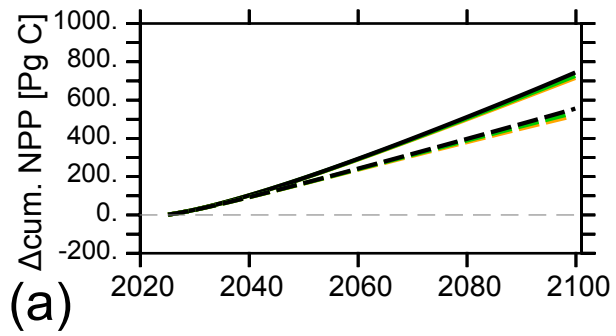

# fully coupled

Legend:

RCP 2.6 — all ocean tracer  
RCP 4.5 --- no temperature  
RCP 8.5