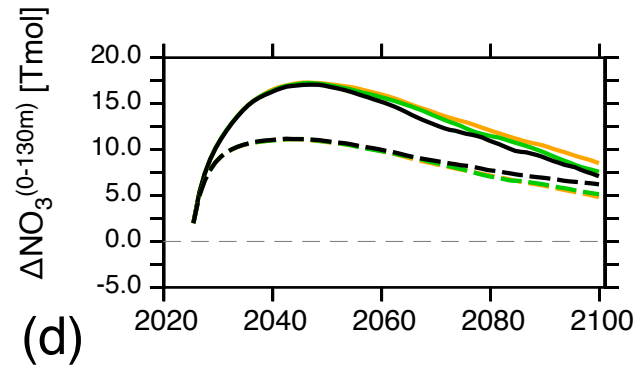

no land

Legend:

RCP 2.6

RCP 4.5

RCP 8.5

— all ocean tracer

--- no temperature