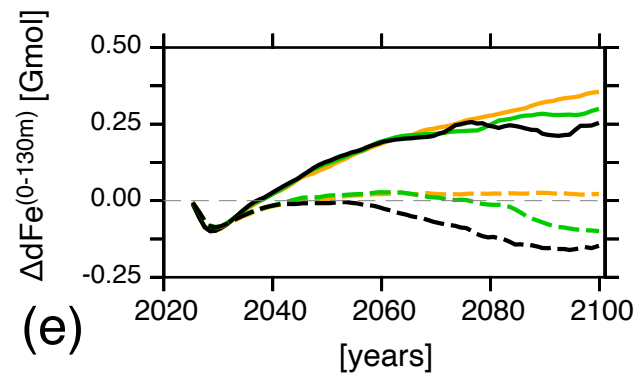

no land

Legend:

RCP 2.6

RCP 4.5

RCP 8.5

— all ocean tracer

--- no temperature