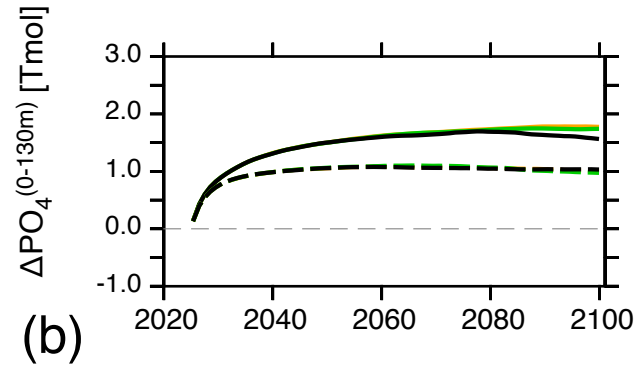

no land

Legend:

RCP 2.6

RCP 4.5

RCP 8.5

— all ocean tracer

--- no temperature