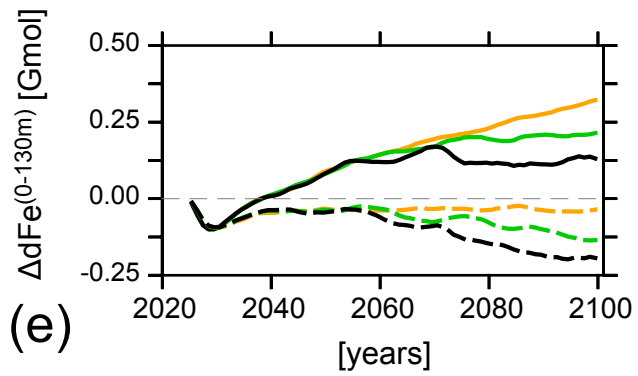

fully coupled

Legend:

RCP 2.6 — all ocean tracer
RCP 4.5 --- no temperature
RCP 8.5