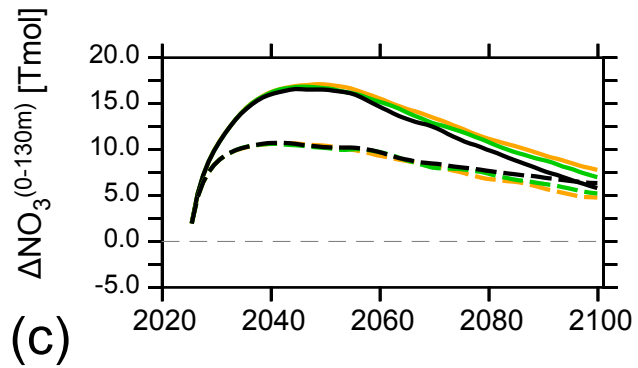

fully coupled

Legend:

RCP 2.6 — all ocean tracer
RCP 4.5 --- no temperature
RCP 8.5