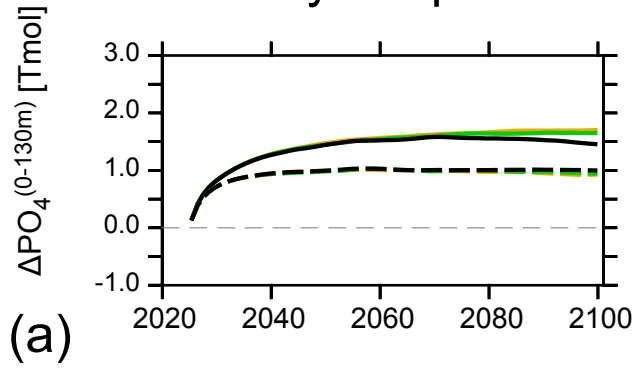

fully coupled

Legend:

RCP 2.6 — all ocean tracer
RCP 4.5 --- no temperature
RCP 8.5