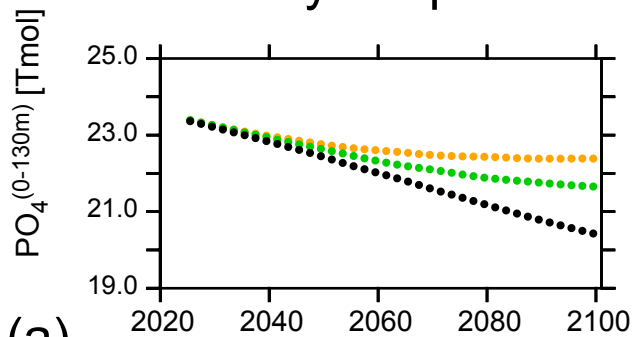

fully coupled

no land

Legend:

RCP 2.6

RCP 4.5

RCP 8.5