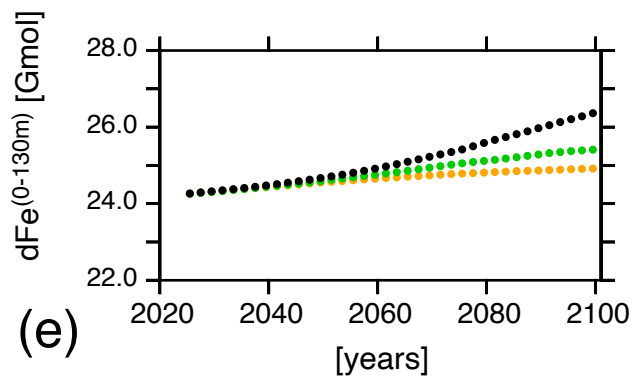

fully coupled

no land

Legend:

RCP 2.6

RCP 4.5

RCP 8.5