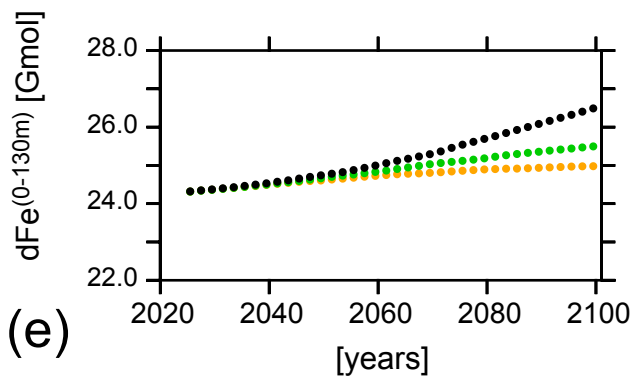

fully coupled

no land

Legend:

RCP 2.6

RCP 4.5

RCP 8.5