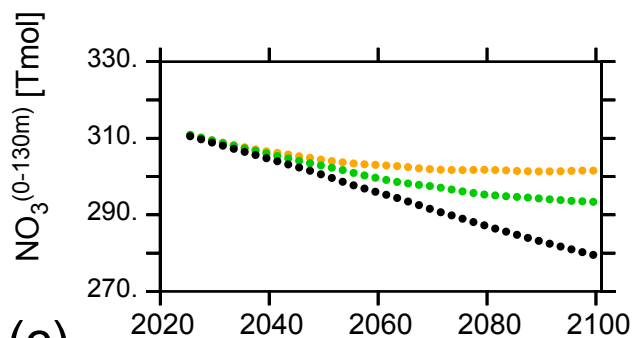

fully coupled

no land

Legend:

RCP 2.6

RCP 4.5

RCP 8.5