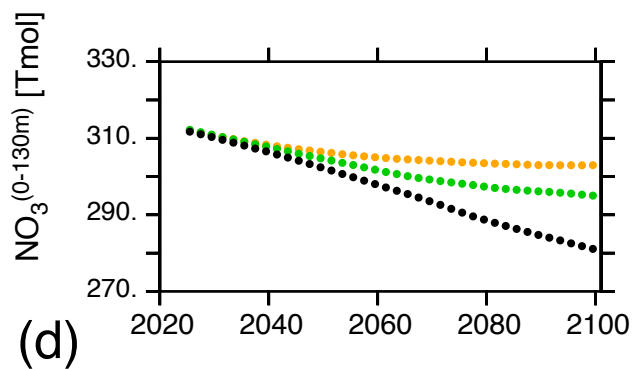

fully coupled

no land

Legend:

RCP 2.6

RCP 4.5

RCP 8.5