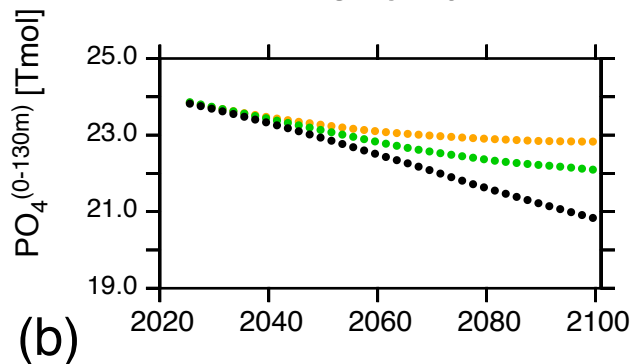

fully coupled

no land

Legend:

RCP 2.6

RCP 4.5

RCP 8.5