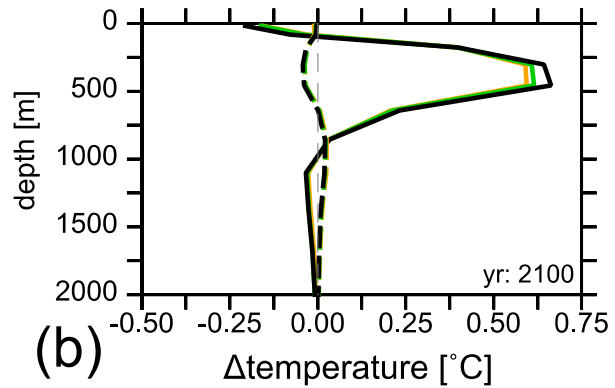

fully coupled

no land

Legend:

- RCP 2.6 — all ocean tracer
- RCP 4.5 --- no temperature
- RCP 8.5