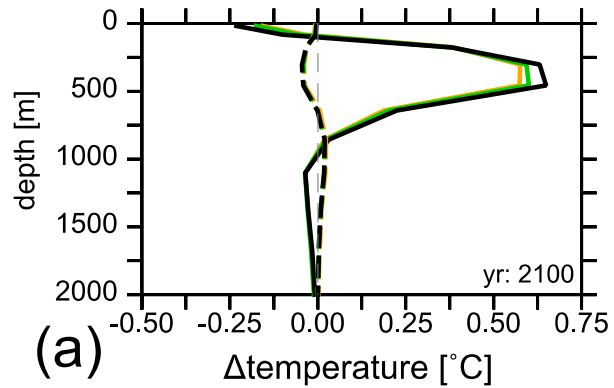

fully coupled

no land

Legend:

- RCP 2.6 — all ocean tracer
- RCP 4.5 --- no temperature
- RCP 8.5