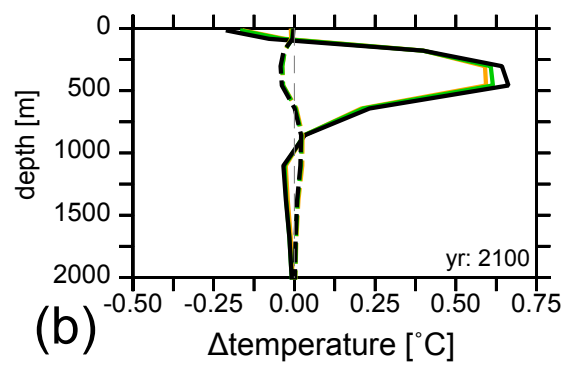

no land

Legend:

RCP 2.6

RCP 4.5

RCP 8.5

— all ocean tracer

--- no temperature